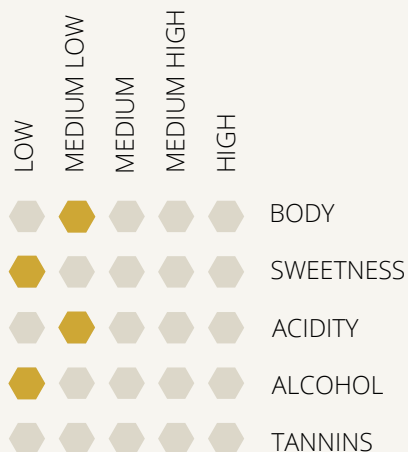

CAPE TOWN MEADERY

TASTING NOTES INDICATOR DRY MEAD

NOTES ON FLAVOUR FROM OUR MAZER

Anything but sweet. The strong acidity makes this dry mead incredibly refreshing, with a lingering waxy, honey character.

TASTE PROFILE

AROMAS

Honey

Fruity

OCCASION & PAIRING

Picnics - summery fruit platters, salads, and cheeses

HANDLING

White Wine Glass