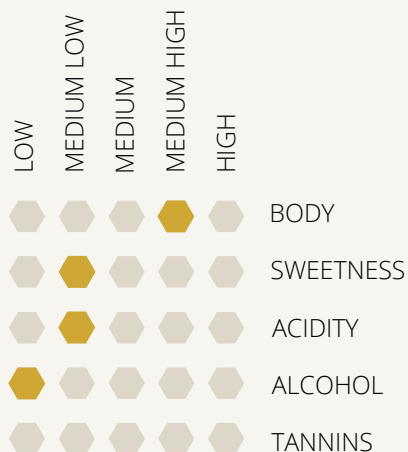

CAPE TOWN MEADERY

СЪБЕ ЛОМИ МЕУДЕРА
- СГЛЪВНЕИ -

TASTING NOTES INDICATOR GLÜHWEIN

NOTES ON FLAVOUR FROM OUR MAZER

Well-rounded and richly spiced profile,
balanced with a good acidity and sweetness.

TASTE PROFILE

AROMAS

Spices

Honey

OCCASION & PAIRING

Perfect as a cocktail ingredient or to warm you
up around a winter fire.

HANDLING

Goblet

38° TO 42°C