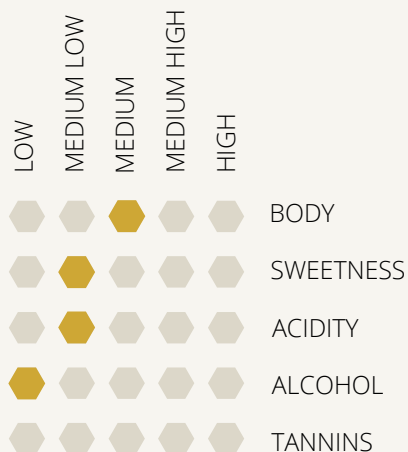

CAPE TOWN MEADERY

TASTING NOTES INDICATØR SWEET MEAD

NOTES ON FLAVOUR FROM OUR MAZER

Sweet, with a strong acidic backbone that prevents the sweetness from overpowering your palate. The light herbaceousness of the honey further contributes an interesting bitterness to the overall flavour profile.

TASTE PROFILE

AROMAS

Honey

OCCASION & PAIRING

Most desserts and curries.

HANDLING

Sweet Wine Glass

5° TO 8°C